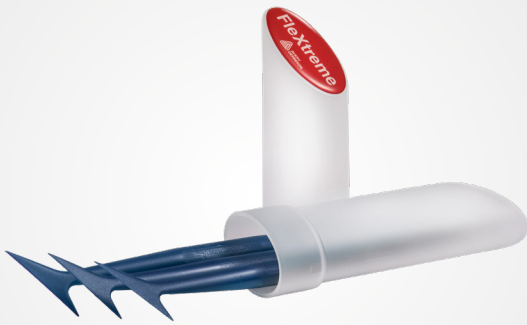

Avery Dennison® Application Tools

The best possible tools to assist you with all your vinyl applications!

A Squeegee for every job

A Squeegee is a necessary tool for all applications of self adhesive products. We offer a wide variety of Squeegees for different substrates, products and applications.

Squeegee Flextreme

CB2620001

25 sets per box

The FleXtreme is a **micro-squeegee** specifically designed for **vinyl graphics applications**. The blue (harder) FleXtreme is designed to apply film at narrow curves and edges, to ensure seamless application. The red (softer) FleXtreme is an excellent tool for **film application on narrow, concave parts of a car**. This set contains 1 red and 1 blue FleXtreme.

Flextreme Refill Blue

BL9220001

25 sets per box

The FleXtreme is a micro-squeegee that is specifically designed for vinyl graphics applications. The blue (harder) FleXtreme is designed to apply film at narrow curves and edges, to ensure seamless application. This set contains 3 FleXtreme Blue.

Flextrem Refill Red

BL9200001

25 sets per box

The FleXtreme is a micro-squeegee that is specifically designed for vinyl graphics applications. The red (softer) FleXtreme is the ideal tool to support film application in narrow, concave parts of a car. This set contains 3 FleXtreme Red.