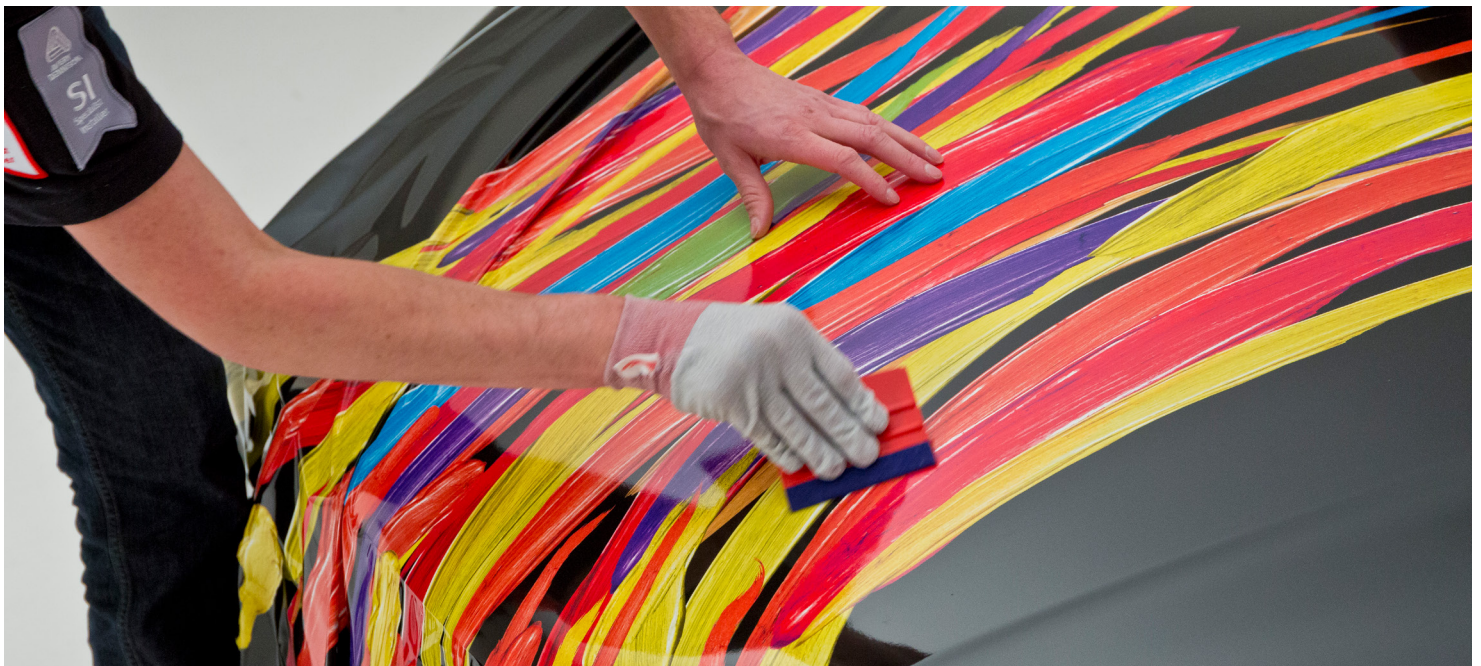

The Squeegee Orange (flexible) is a non felt Squeegee. Due to the form and flexibility, this squeegee is an essential support in the application of our Window Film and Paint Protection Film portfolio. The Squeegee Orange is more flexible than the Squeegee Yellow.