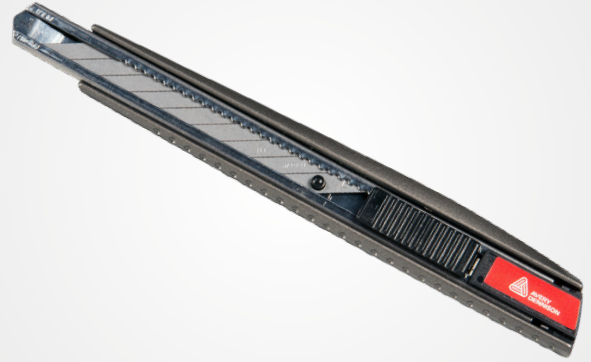

Cutter

CA8140001

36 pieces per box

The Cutter has a strong, durable metal casing that holds a 30°-angled blade securely, for accurate cutting. It offers robust durability and better control, with a casing that does not flex.