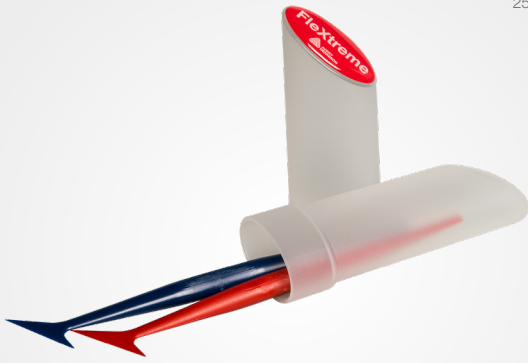

Avery Dennison® Application Tools

The best possible tools to assist you with all your vinyl applications!

A Squeegee for every job

A Squeegee is a necessary tool for all applications of self adhesive products. We offer a wide variety of Squeegees for different substrates, products and applications.

Squeegee Flextreme

CB2620001

25 sets per box

The FleXtreme is a **micro-squeegee** specifically designed for **vinyl graphics applications**. The blue (harder) FleXtreme is designed to apply film at narrow curves and edges, to ensure seamless application. The red (softer) FleXtreme is an excellent tool for **film application on narrow, concave parts of a car**. This set contains 1 red and 1 blue FleXtreme.

Flextreme Refill Blue

BL9220001

25 sets per box

The FleXtreme is a micro-squeegee that is specifically designed for vinyl graphics applications. The blue (harder) FleXtreme is designed to apply film at narrow curves and edges, to ensure seamless application. This set contains 3 FleXtreme Blue.

Squeegee Pro

CA3480002

144 pieces per box

Size: 100 x 75 mm

The Squeegee Pro is a **medium flex squeegee** with one felt side. It is a highly effective tool for flat or slightly curved surfaces. A great choice for **vehicle wraps and day-to-day applications** such as flat wall panels.