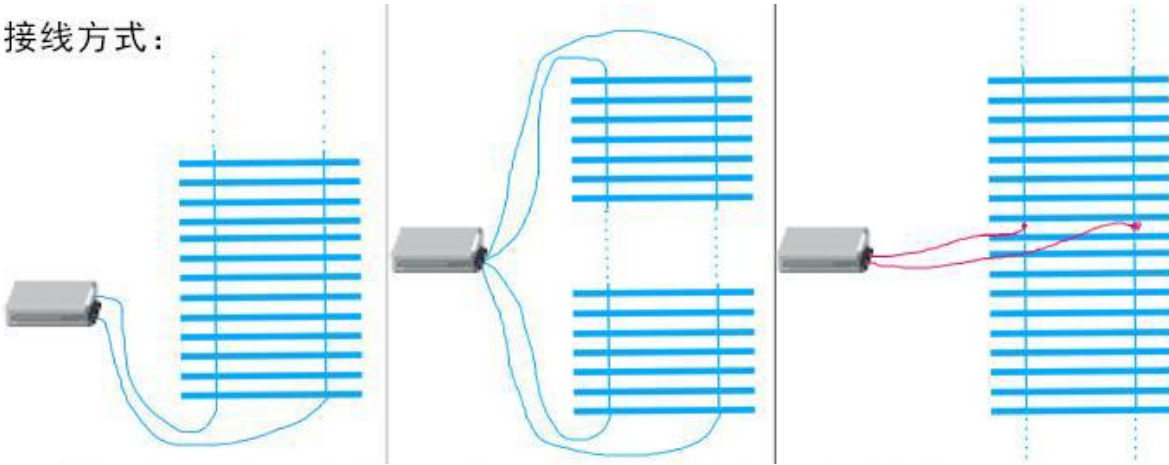

Part No.:	OP-NFL3030-1212
LED Type:	SMD3030
LED Quantity:	12pcs
Viewing angle:	165°
Lifespan:	50000h
Single LED Brightness /Luminous (lm):	110-130lm/led
Available emitting Color:	Warm white:3000-3500K, / Pure white:6000-7000K /Cool White 10000-15000K
Working Voltage	DC12V
Power	12W
Connect	White and Gray wire, Gray wire is Anode, White wire is Negative electrode,
Material	Aluminum PCB
Dimension	950*17*1.2mm
Fixed Method	Screw
	M5*15 Screw
Working Temperature	-20℃ ~ +60℃
Storage Temperature	-30℃ ~ +60℃
Storage Environment	Indoor ventilation, Air should be no corrosive gas, and avoid direct sunlight
IP rank	IP20 Non-waterproof

Installation Reference Scheme

W: Distance between LED strip

H: Height of Light Box

Please note, to assure uniform luminance, W must be less than H (W<H).

深圳欧立德光电有限公司 OPLED Technology CO., LTD

Address: 2F, 1st block, Minying Road, Shilongzai, Shuitian, Shiyuan, Bao'an, Shenzhen, China

Connection Way1:

接线方式:

Connection Way 2:

parallel connection and

also connect the both ends of led strip lights to the power supply