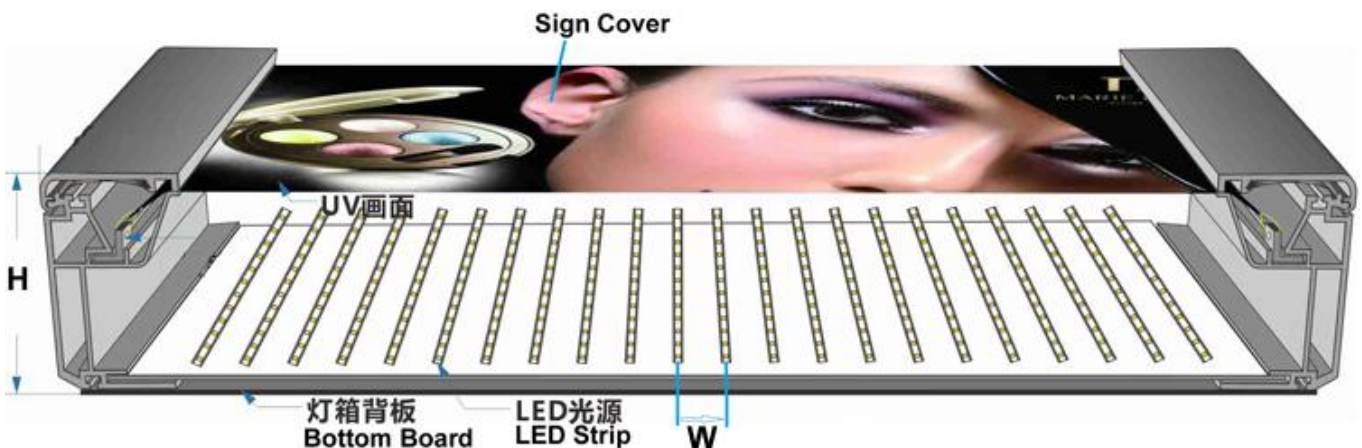

深圳欧立德光电有限公司 OPLED Technology CO., LTD

Address: 2F, 1st block, Minying Road, Shilongzai, Shuitian, Shiyuan, Bao'an, Shenzhen, China

Technical Parameter

Part No.:	OP-NFL3030-1212
LED Type:	SMD3030
LED Quantity:	12pcs
Viewing angle:	165°
Lifespan:	50000h
Single LED Brightness /Luminous (lm):	110-130lm/led
Available emitting Color:	Warm white:3000-3500K, / Pure white:6000-7000K /Cool White 10000-15000K
Working Voltage	DC12V
Power	12W
Connect	White and Gray wire, Gray wire is Anode, White wire is Negative electrode,
Material	Aluminum PCB
Dimension	950*17*1.2mm
Fixed Method	Screw
	M5*15 Screw
Working Temperature	-20℃ ~ +60℃
Storage Temperature	-30℃ ~ +60℃
Storage Environment	Indoor ventilation, Air should be no corrosive gas, and avoid direct sunlight
IP rank	IP20 Non-waterproof

Installation Reference Scheme

W: Distance between LED strip

H: Height of Light Box

Please note, to assure uniform luminance, W must be less than H (W<H).