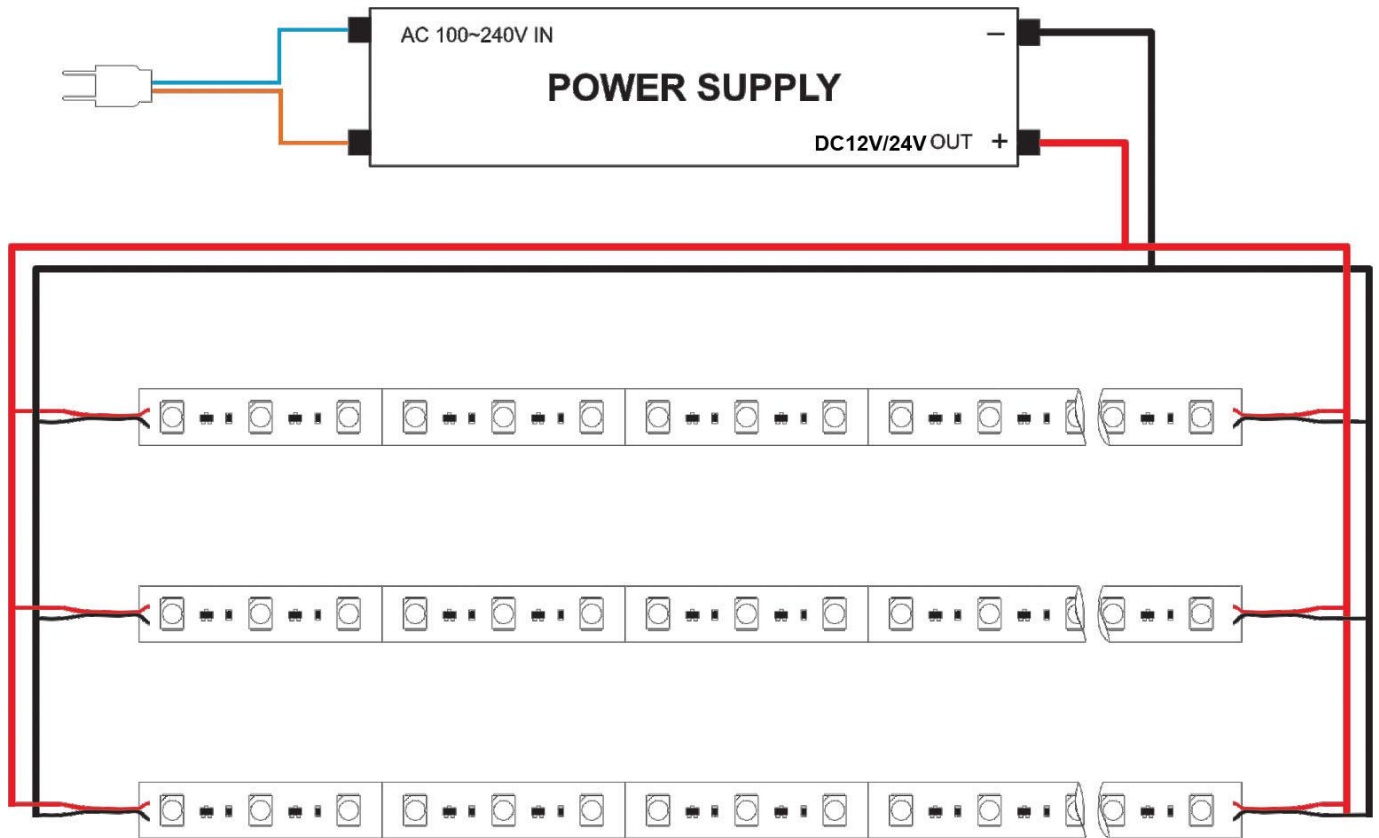

Part No.:	OP-NFL3030-1212
LED Type:	SMD3030
LED Quantity:	12pcs
Viewing angle:	165°
Lifespan:	50000h
Single LED Brightness /Luminous (lm):	110-130lm/led
Available emitting Color:	Warm white:3000-3500K, / Pure white:6000-7000K /Cool White 10000-15000K
Working Voltage	DC12V
Power	12W
Connect	White and Gray wire, Gray wire is Anode, White wire is Negative electrode,
Material	Aluminum PCB
Dimension	950*17*1.2mm
Fixed Method	Screw
	M5*15 Screw
Working Temperature	-20℃ ~ +60℃
Storage Temperature	-30℃ ~ +60℃
Storage Environment	Indoor ventilation, Air should be no corrosive gas, and avoid direct sunlight
IP rank	IP20 Non-waterproof

Installation Reference Scheme

W: Distance between LED strip

H: Height of Light Box

Please note, to assure uniform luminance, W must be less than H (W<H).

深圳欧立德光电有限公司 OPLED Technology CO., LTD

Address: 2F, 1st block, Minying Road, Shilongzai, Shuitian, Shiyuan, Bao'an, Shenzhen, China

Connection Way1:

接线方式:

Connection Way 2:

parallel connection and

also connect the both ends of led strip lights to the power supply