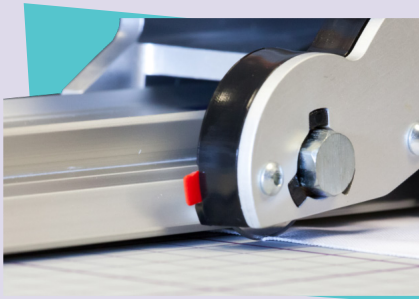

High Precision - Guaranteed to cut within 1.0mm of a straight line for the whole length of the cutter

www.keencut.co.uk

Portable

Robust but lightweight, accurate and safe cutter that can be taken to your work.

The soft silicon cord on the underside of the cutter grips and protects materials and prevents movement during use.

Accurate

Guaranteed to cut within 1.0mm of a straight line for the whole length of the cutter.

Easy-to-use

Ergonomic 'rocker style' cutting head designed for left or right-handed use. The blade can be pulled or pushed as appropriate for the material being cut.

Safety by design

The Simplex overcomes the safety hazards of using other portable methods of cutting, such as a hand knife and straight edge. The blade holder comes with automatic blade retraction for safety.

OPTIONAL EXTRAS AND ACCESSORIES

Textile Cutter

Designed for cutting textiles and other delicate materials, or trimming thin strips off banners and posters, where a knife blade would be too aggressive.*

To ensure safe operation the red blade guard is engaged when not in use.