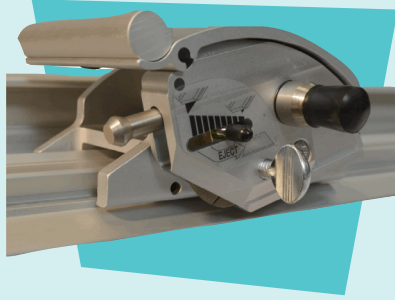

High Precision - Guaranteed to cut within 1.0mm of a straight line for the whole length of the cutter

www.keencut.co.uk

Portable

Robust but lightweight, accurate and safe cutter that can be taken to your work.

The soft silicon cord on the underside of the cutter grips and protects materials and prevents movement during use.

Accurate

Guaranteed to cut within 1.0mm of a straight line for the whole length of the cutter.

Easy-to-use

Ergonomic 'rocker style' cutting head designed for left or right-handed use. The blade can be pulled or pushed as appropriate for the material being cut.

Safety by design

The Simplex overcomes the safety hazards of using other portable methods of cutting, such as a hand knife and straight edge. The blade holder comes with automatic blade retraction for safety.