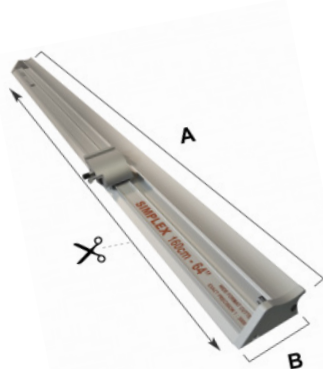

The soft silicon cord on the underside of the cutter grips and protects materials and prevents movement during use.

Accurate

Guaranteed to cut within 1.0mm of a straight line for the whole length of the cutter.

Easy-to-use

Ergonomic 'rocker style' cutting head designed for left or right-handed use. The blade can be pulled or pushed as appropriate for the material being cut.

Safety by design

The Simplex overcomes the safety hazards of using other portable methods of cutting, such as a hand knife and straight edge. The blade holder comes with automatic blade retraction for safety.

OPTIONAL EXTRAS AND ACCESSORIES

Textile Cutter

Designed for cutting textiles and other delicate materials, or trimming thin strips off banners and posters, where a knife blade would be too aggressive.*

To ensure safe operation the red blade guard is engaged when not in use.

* For use with a cutting mat

DIMENSIONS

	SIM110	SIM160	SIM210	SIM260	SIM310
✂ Cut Length	110cm (44")	160cm (64")	210cm (84")	260cm (104")	310cm (124")
A	127cm (50")	177cm (70.75")	227cm (89.5")	277cm (109.25")	327cm (128.75")
B	11cm (4.4")	11cm (4.4")	11cm (4.4")	11cm (4.4")	11cm (4.4")
Packed Weight	4kg (9lbs)	6kg (13lbs)	7kg (15lbs)	21kg (46lbs)	26kg (57lbs)
Packed Dimensions cm (")	173x19x9cm (68x7x4")	190x17x16cm (75x7x6")	237x17x16cm (93x7x6")	289x20x17cm (114x8x7")	338x20x17cm (133x8x7")