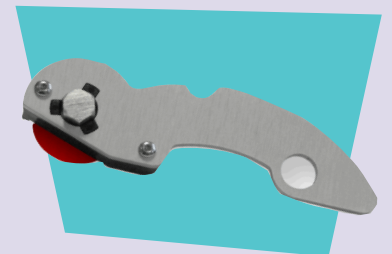

Portable

Robust but lightweight, accurate and safe cutter that can be taken to your work.

The soft silicon cord on the underside of the cutter grips and protects materials and prevents movement during use.

Accurate

Guaranteed to cut within 1.0mm of a straight line for the whole length of the cutter.

Easy-to-use

Ergonomic 'rocker style' cutting head designed for left or right-handed use. The blade can be pulled or pushed as appropriate for the material being cut.

Safety by design

The Simplex overcomes the safety hazards of using other portable methods of cutting, such as a hand knife and straight edge. The blade holder comes with automatic blade retraction for safety.

OPTIONAL EXTRAS AND ACCESSORIES

Textile Cutter

Designed for cutting textiles and other delicate materials, or trimming thin strips off banners and posters, where a knife blade would be too aggressive.*

To ensure safe operation the red blade guard is engaged when not in use.

* For use with a cutting mat

DIMENSIONS

	SIM110	SIM160	SIM210	SIM260	SIM310
✂ Cut Length	110cm (44")	160cm (64")	210cm (84")	260cm (104")	310cm (124")
A	127cm (50")	177cm (70.75")	227cm (89.5")	277cm (109.25")	327cm (128.75")
B	11cm (4.4")	11cm (4.4")	11cm (4.4")	11cm (4.4")	11cm (4.4")
Packed Weight	4kg (9lbs)	6kg (13lbs)	7kg (15lbs)	21kg (46lbs)	26kg (57lbs)
Packed Dimensions cm (")	173x19x9cm (68x7x4")	190x17x16cm (75x7x6")	237x17x16cm (93x7x6")	289x20x17cm (114x8x7")	338x20x17cm (133x8x7")